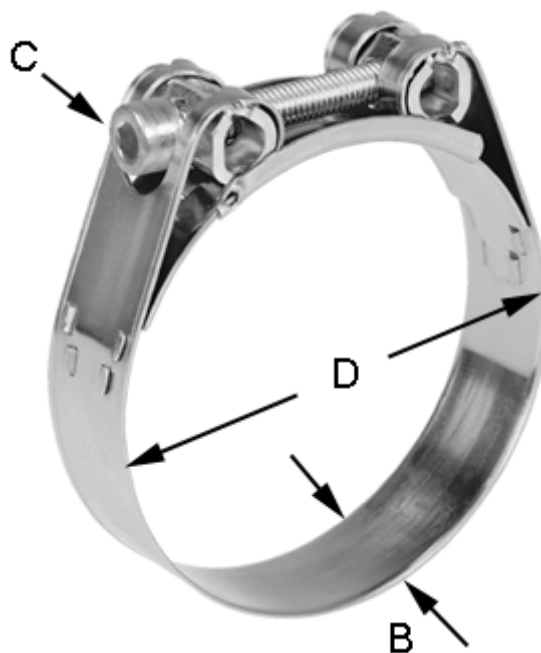

Article number: 025917305233

Description: Heavy Duty Clamp GBS M 233/30 W5 ISK STC

Measures

C (screw type) = ISK
Diameter D = 226-239
Width B = 30